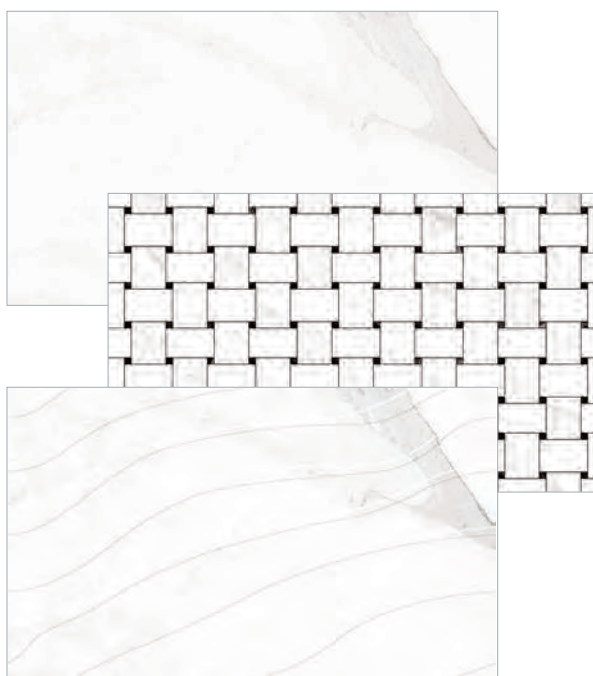

White Wave Décor

Size (mm)	Code	Price Group
330x550	NB16318	TM - C12

Size (mm)	Suitable for	Finish	Material	Tile thickness	Qty per m2	Slip rating	Qty per box	Rectified	Polished
330x550	Wall	Gloss	Ceramic	8	5.43	n/a	10	No	No
450x450	Wall	Gloss	Ceramic	8	4.93	n/a	7	No	No