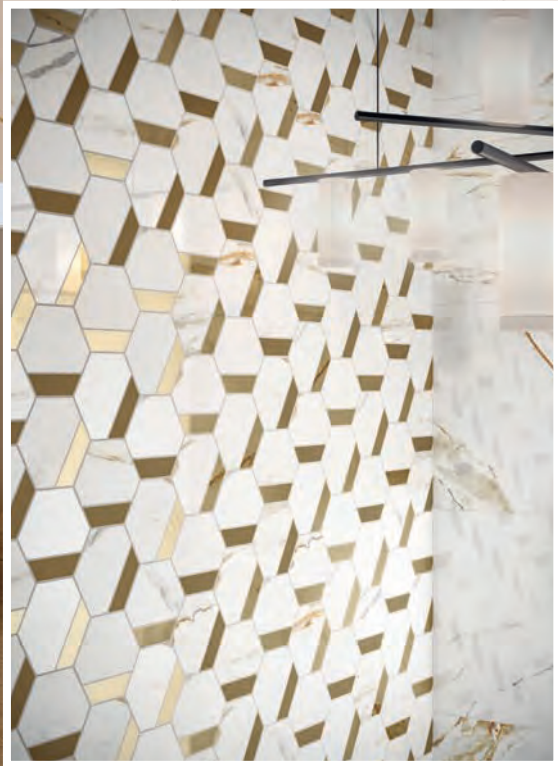

Calacatta Oro Gold
Insert: Oro Gold Hexagon Mosaic

Calacatta Oro Gold

A beautiful calacatta style marble collection with accents of gold to add sophistication and glamour to any interior space.

Opt for brass & gold bathroom accessories to complete the look