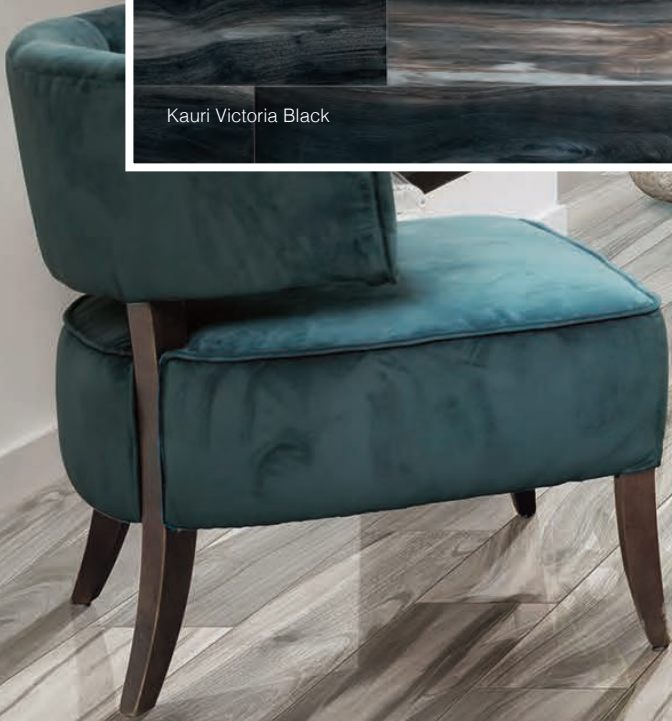

Kauri Victoria Black