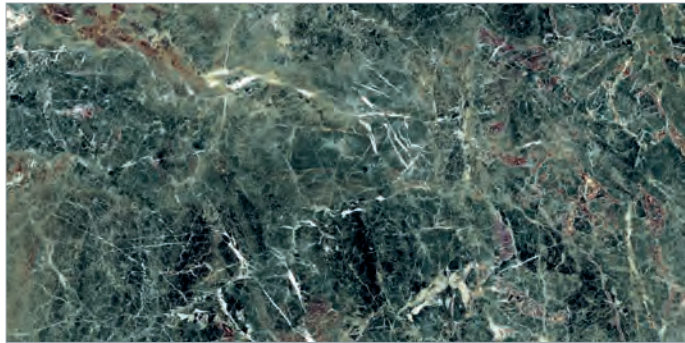

600 x 1200

These extra large format tiles are a beautiful addition to any project, home or commercial

Amber Onyx

Size (mm)	Code	Price Group
600x1200	NB16538	TM - E50

Ocean Green

Size (mm)	Code	Price Group
600x1200	NB16539	TM - E50