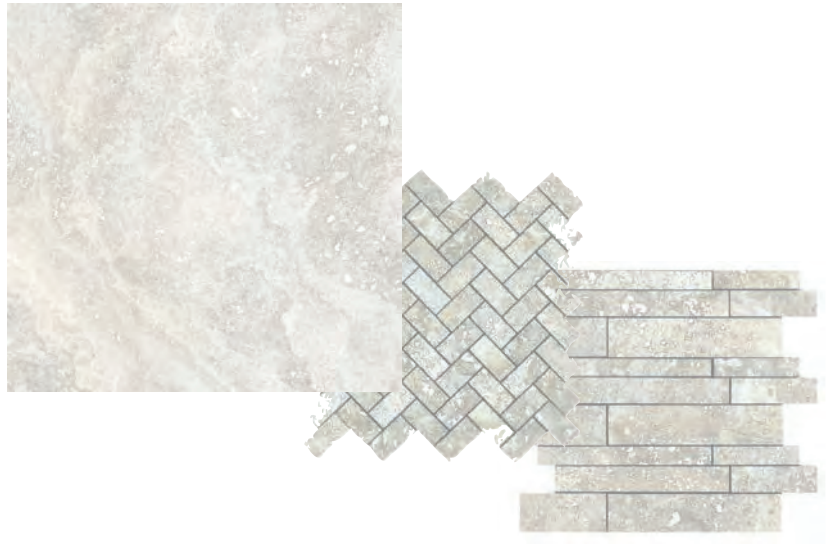

Trevi Muretto Mosaic

300x300	NB16336	TP - A31